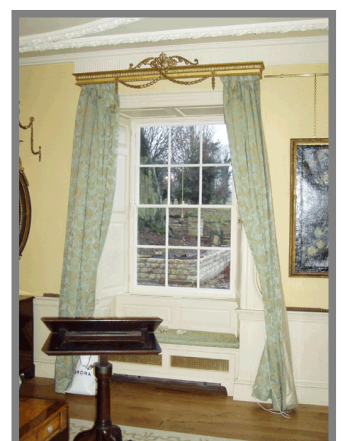

Sliding Sash Box Windows

Yorkshire Lights

Casement & Pivot Windows

Roof Lights

Manufactured to comply with Part L Building Regulations.
Reproduce windows to match existing if the property is
Grade Listed or in a Conservation Area.
Weatherproofed with proprietary seals.